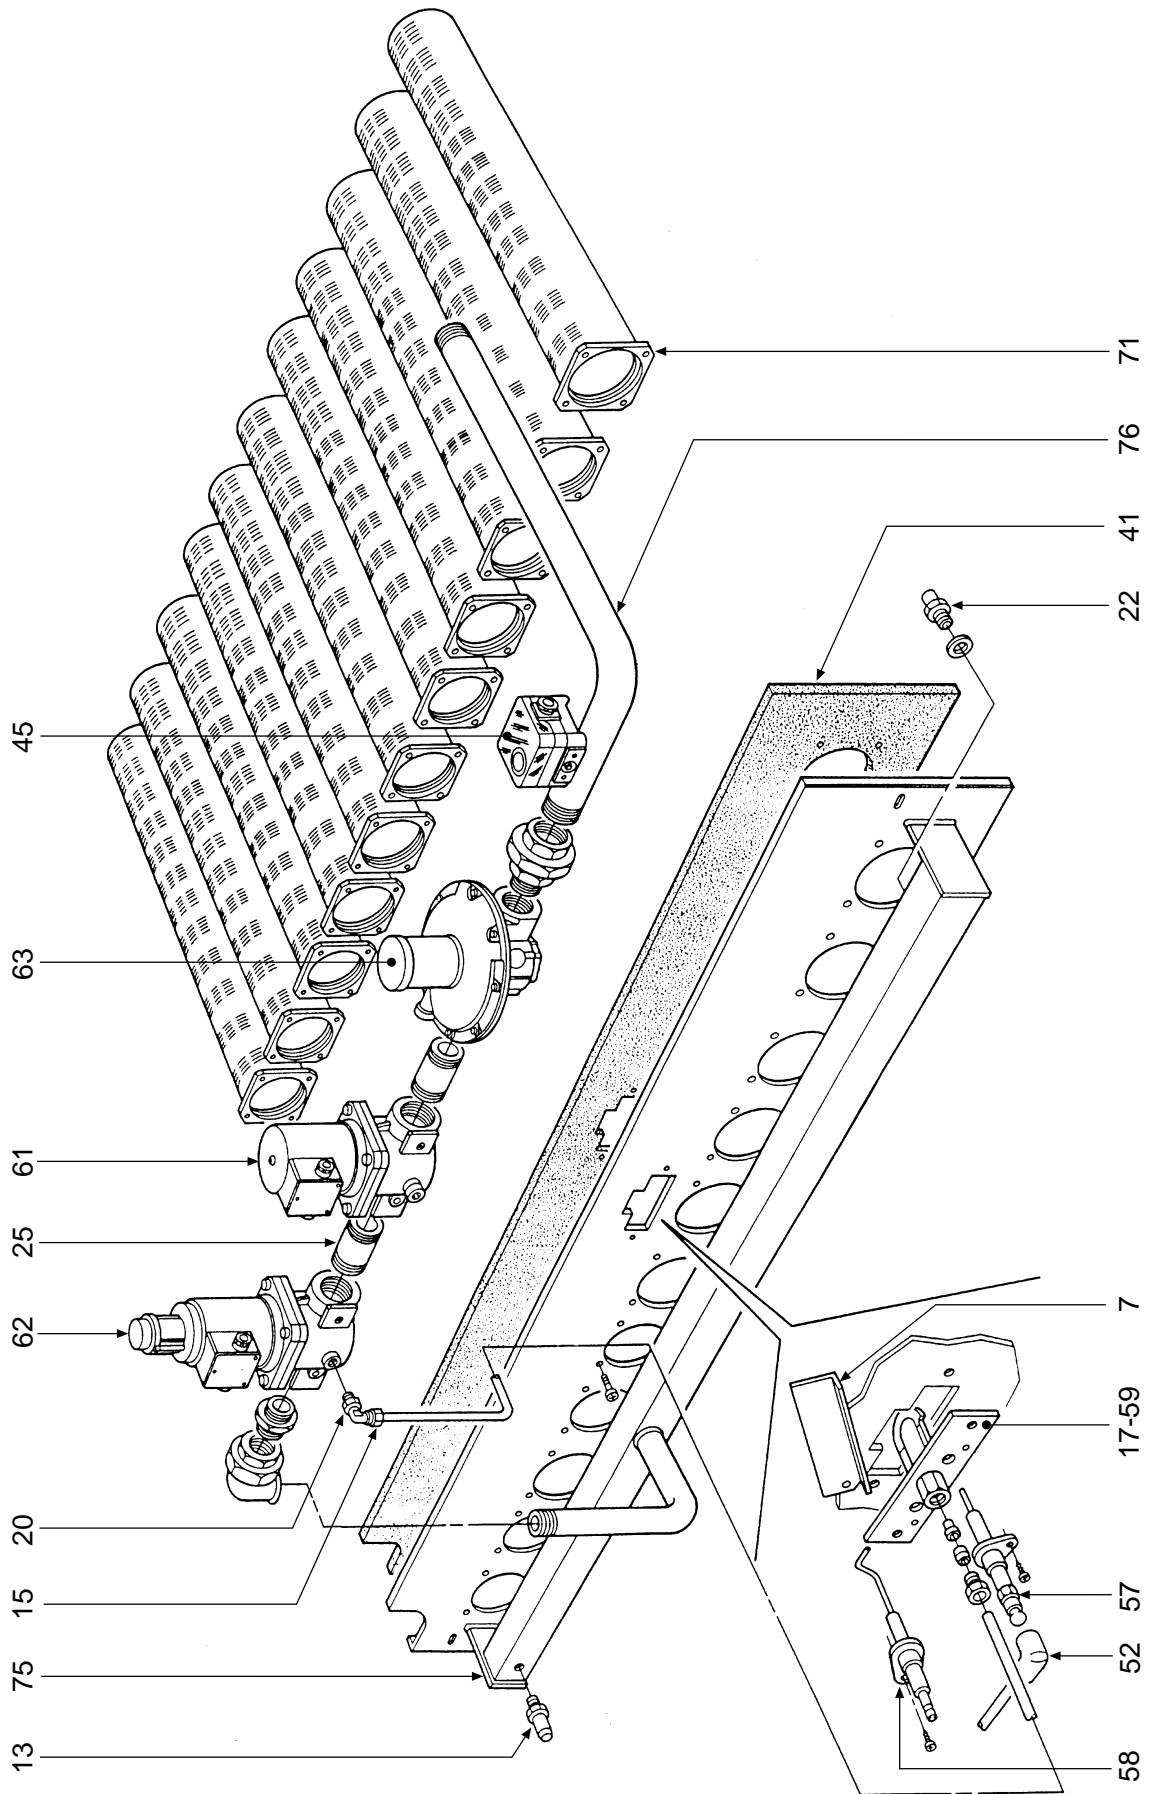

# PEGASUS F3

- LISTA PEZZI DI RICAMBIO
- SPARE PART LIST
- ERSATZSTEILE
- LISTE PIECES DETACHES
- LISTA PIEZAS DE REPUESTO

CODICE	EDIZIONE	MERCATO	VISTO
30R0369/0 .....	06 - 01 .....	GB .....	.....

POS.	CODE	DESCRIPTION	119	136	153	170	187	221	255	289
1	31000210	Pin coupling spring	•	•	•	•	•	•	•	•
2	31000260	Spring for bulbs	•	•	•	•	•	•	•	•
3	31139120	Front wall, painted "white"	•							
3	31139130	Front wall, painted "white"		•						
3	31139140	Front wall, painted "white"			•					
3	31139150	Front wall, painted "white"				•				
3	31139160	Front wall, painted "white"					•			
3	31139180	Front wall, painted "white"						•		
3	31139200	Front wall, painted "white"							•	
3	31139220	Front wall, painted "white"								•
4	31139420	Rear wall, painted "white"	•							
4	31139430	Rear wall, painted "white"		•						
4	31139440	Rear wall, painted "white"			•					
4	31139450	Rear wall, painted "white"				•				
4	31139460	Rear wall, painted "white"					•			
4	31139480	Rear wall, painted "white"						•		
4	31139500	Rear wall, painted "white"							•	
4	31139520	Rear wall, painted "white"								•
5	31209240	Cover reinforcement plate	•	•	•	•	•	•	•	•
6	31209920	Side panel bottom support	•	•	•	•	•	•	•	•
7	32111550	Inspection window for combustion chamber door	•	•	•	•	•	•	•	•
8	32911120	Boiler basin	•							
8	32911130	Boiler basin		•						
8	32911140	Boiler basin			•					
8	32911150	Boiler basin				•				
8	32911160	Boiler basin					•			
8	32911180	Boiler basin						•		
8	32911200	Boiler basin							•	
8	32911220	Boiler basin								•
9	32911720	Wiring protection plate	•							
9	32911730	Wiring protection plate		•						
9	32911740	Wiring protection plate			•					
9	32911750	Wiring protection plate				•				
9	32911760	Wiring protection plate					•			
9	32911780	Wiring protection plate						•		
9	32911800	Wiring protection plate							•	
9	32911820	Wiring protection plate								•
10	33005320	Right element, finished	•	•	•	•	•	•	•	•
11	33005330	Left element, finished	•	•	•	•	•	•	•	•
12	33005340	Intermediate element, finished	•	•	•	•	•	•	•	•
13	33400280	Pressure test point, 18" M conical fitting	•	•	•	•	•	•	•	•
14	33400690	Bulbs sheath	•	•	•	•	•	•	•	•
15	33400910	Elbow, 18" M.	•	•	•	•	•	•	•	•
16	33601320	Plug, 1/4"	•	•	•	•	•	•	•	•
17	33700790	Injector G24.1 for Polidoro pilot burner	•	•	•	•	•	•	•	•
18	34000640	Pin for coupling	•	•	•	•	•	•	•	•
19	34000880	Pin for slot-type coupling, M5	•	•	•	•	•	•	•	•