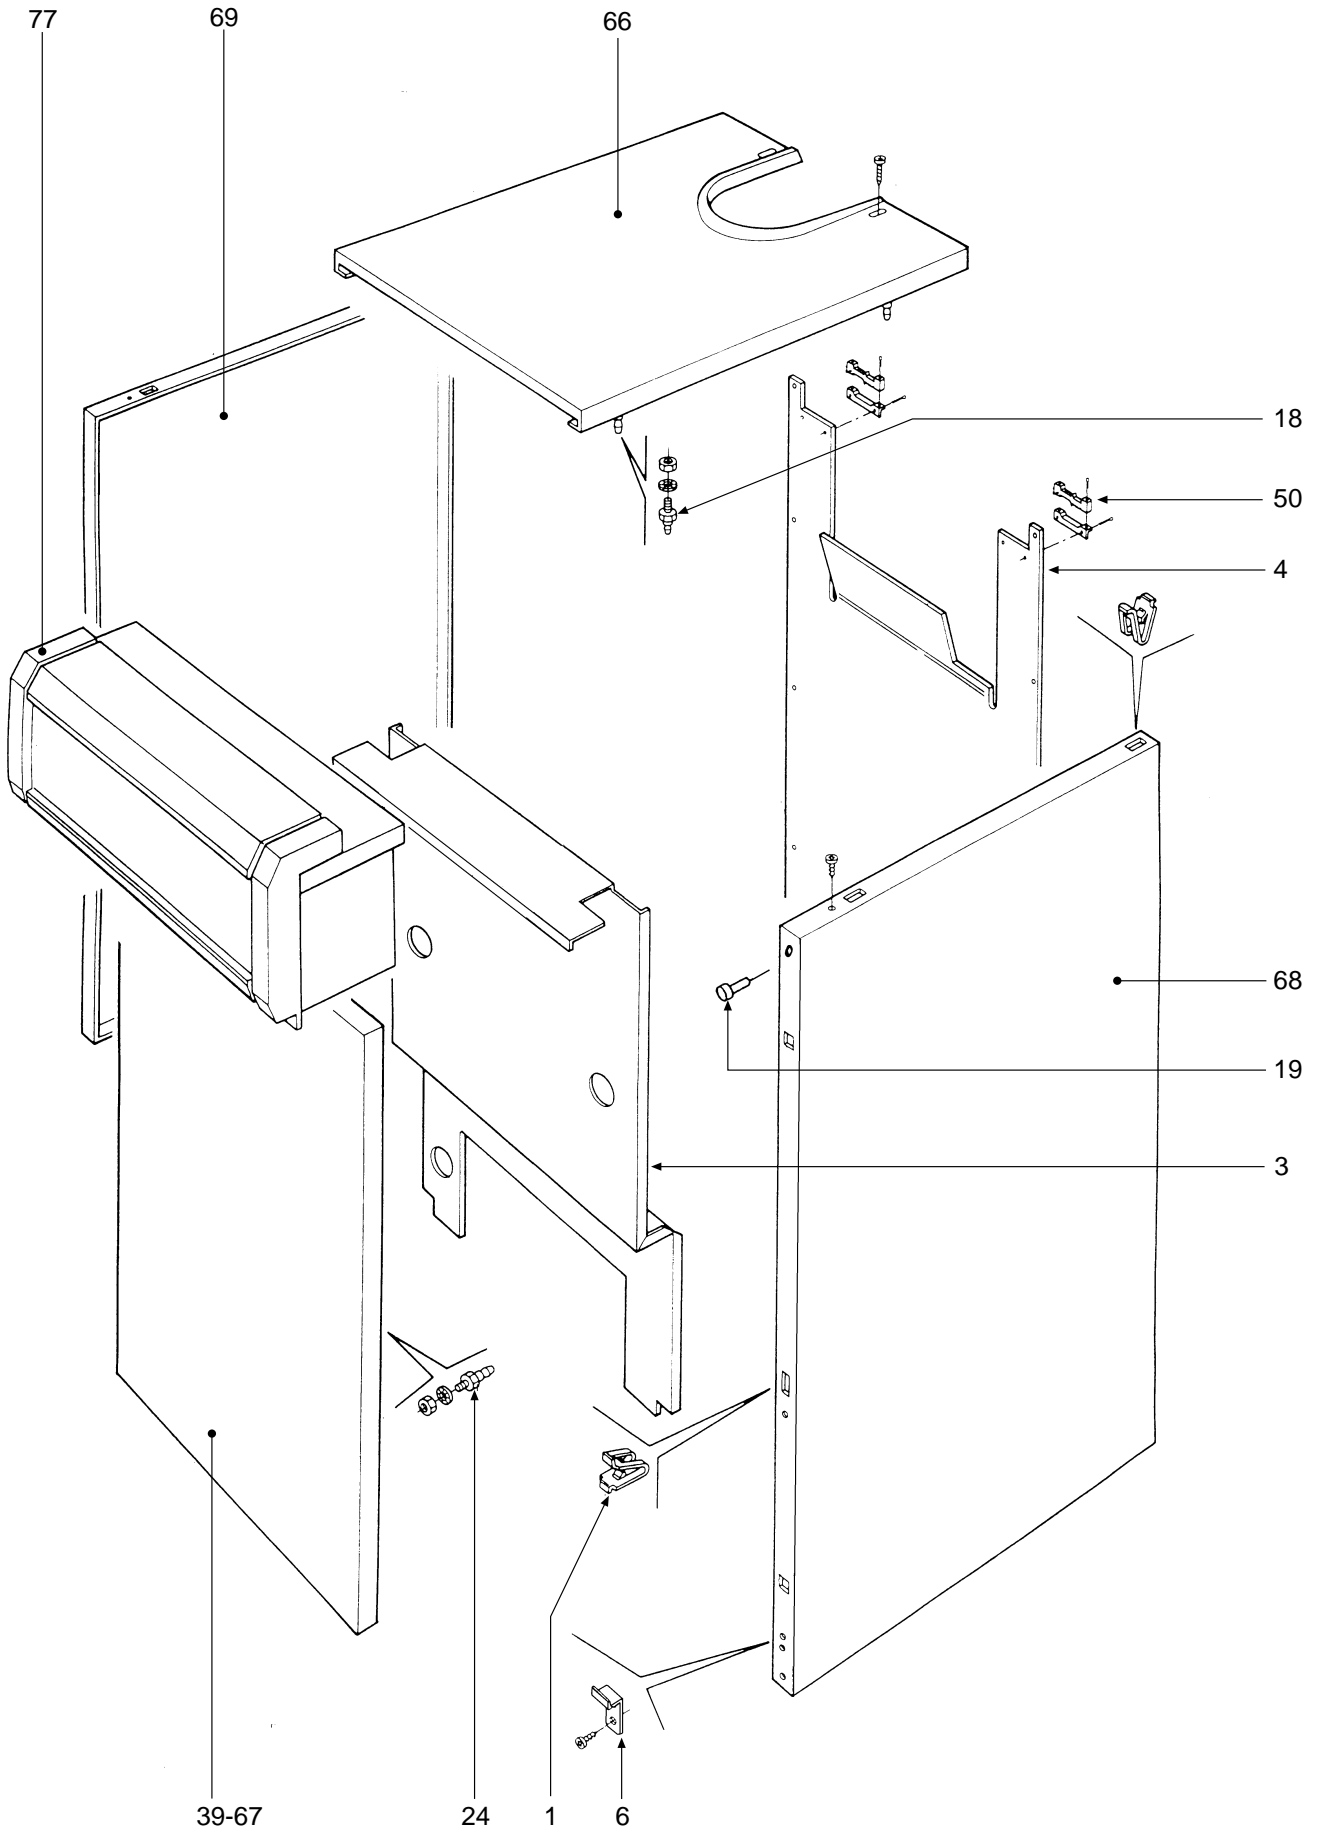

# PEGASUS F3

- LISTA PEZZI DI RICAMBIO
- SPARE PART LIST
- ERSATZSTEILE
- LISTE PIECES DETACHES
- LISTA PIEZAS DE REPUESTO

CODICE	EDIZIONE	MERCATO	VISTO
30R0369/0 .....	06 - 01 .....	GB .....	.....

POS.	CODE	DESCRIPTION	119	136	153	170	187	221	255	289
1	31000210	Pin coupling spring	•	•	•	•	•	•	•	•
2	31000260	Spring for bulbs	•	•	•	•	•	•	•	•
3	31139120	Front wall, painted "white"	•							
3	31139130	Front wall, painted "white"		•						
3	31139140	Front wall, painted "white"			•					
3	31139150	Front wall, painted "white"				•				
3	31139160	Front wall, painted "white"					•			
3	31139180	Front wall, painted "white"						•		
3	31139200	Front wall, painted "white"							•	
3	31139220	Front wall, painted "white"								•
4	31139420	Rear wall, painted "white"	•							
4	31139430	Rear wall, painted "white"		•						
4	31139440	Rear wall, painted "white"			•					
4	31139450	Rear wall, painted "white"				•				
4	31139460	Rear wall, painted "white"					•			
4	31139480	Rear wall, painted "white"						•		
4	31139500	Rear wall, painted "white"							•	
4	31139520	Rear wall, painted "white"								•
5	31209240	Cover reinforcement plate	•	•	•	•	•	•	•	•
6	31209920	Side panel bottom support	•	•	•	•	•	•	•	•
7	32111550	Inspection window for combustion chamber door	•	•	•	•	•	•	•	•
8	32911120	Boiler basin	•							
8	32911130	Boiler basin		•						
8	32911140	Boiler basin			•					
8	32911150	Boiler basin				•				
8	32911160	Boiler basin					•			
8	32911180	Boiler basin						•		
8	32911200	Boiler basin							•	
8	32911220	Boiler basin								•
9	32911720	Wiring protection plate	•							
9	32911730	Wiring protection plate		•						
9	32911740	Wiring protection plate			•					
9	32911750	Wiring protection plate				•				
9	32911760	Wiring protection plate					•			
9	32911780	Wiring protection plate						•		
9	32911800	Wiring protection plate							•	
9	32911820	Wiring protection plate								•
10	33005320	Right element, finished	•	•	•	•	•	•	•	•
11	33005330	Left element, finished	•	•	•	•	•	•	•	•
12	33005340	Intermediate element, finished	•	•	•	•	•	•	•	•
13	33400280	Pressure test point, 18" M conical fitting	•	•	•	•	•	•	•	•
14	33400690	Bulbs sheath	•	•	•	•	•	•	•	•
15	33400910	Elbow, 18" M.	•	•	•	•	•	•	•	•
16	33601320	Plug, 1/4"	•	•	•	•	•	•	•	•
17	33700790	Injector G24.1 for Polidoro pilot burner	•	•	•	•	•	•	•	•
18	34000640	Pin for coupling	•	•	•	•	•	•	•	•
19	34000880	Pin for slot-type coupling, M5	•	•	•	•	•	•	•	•