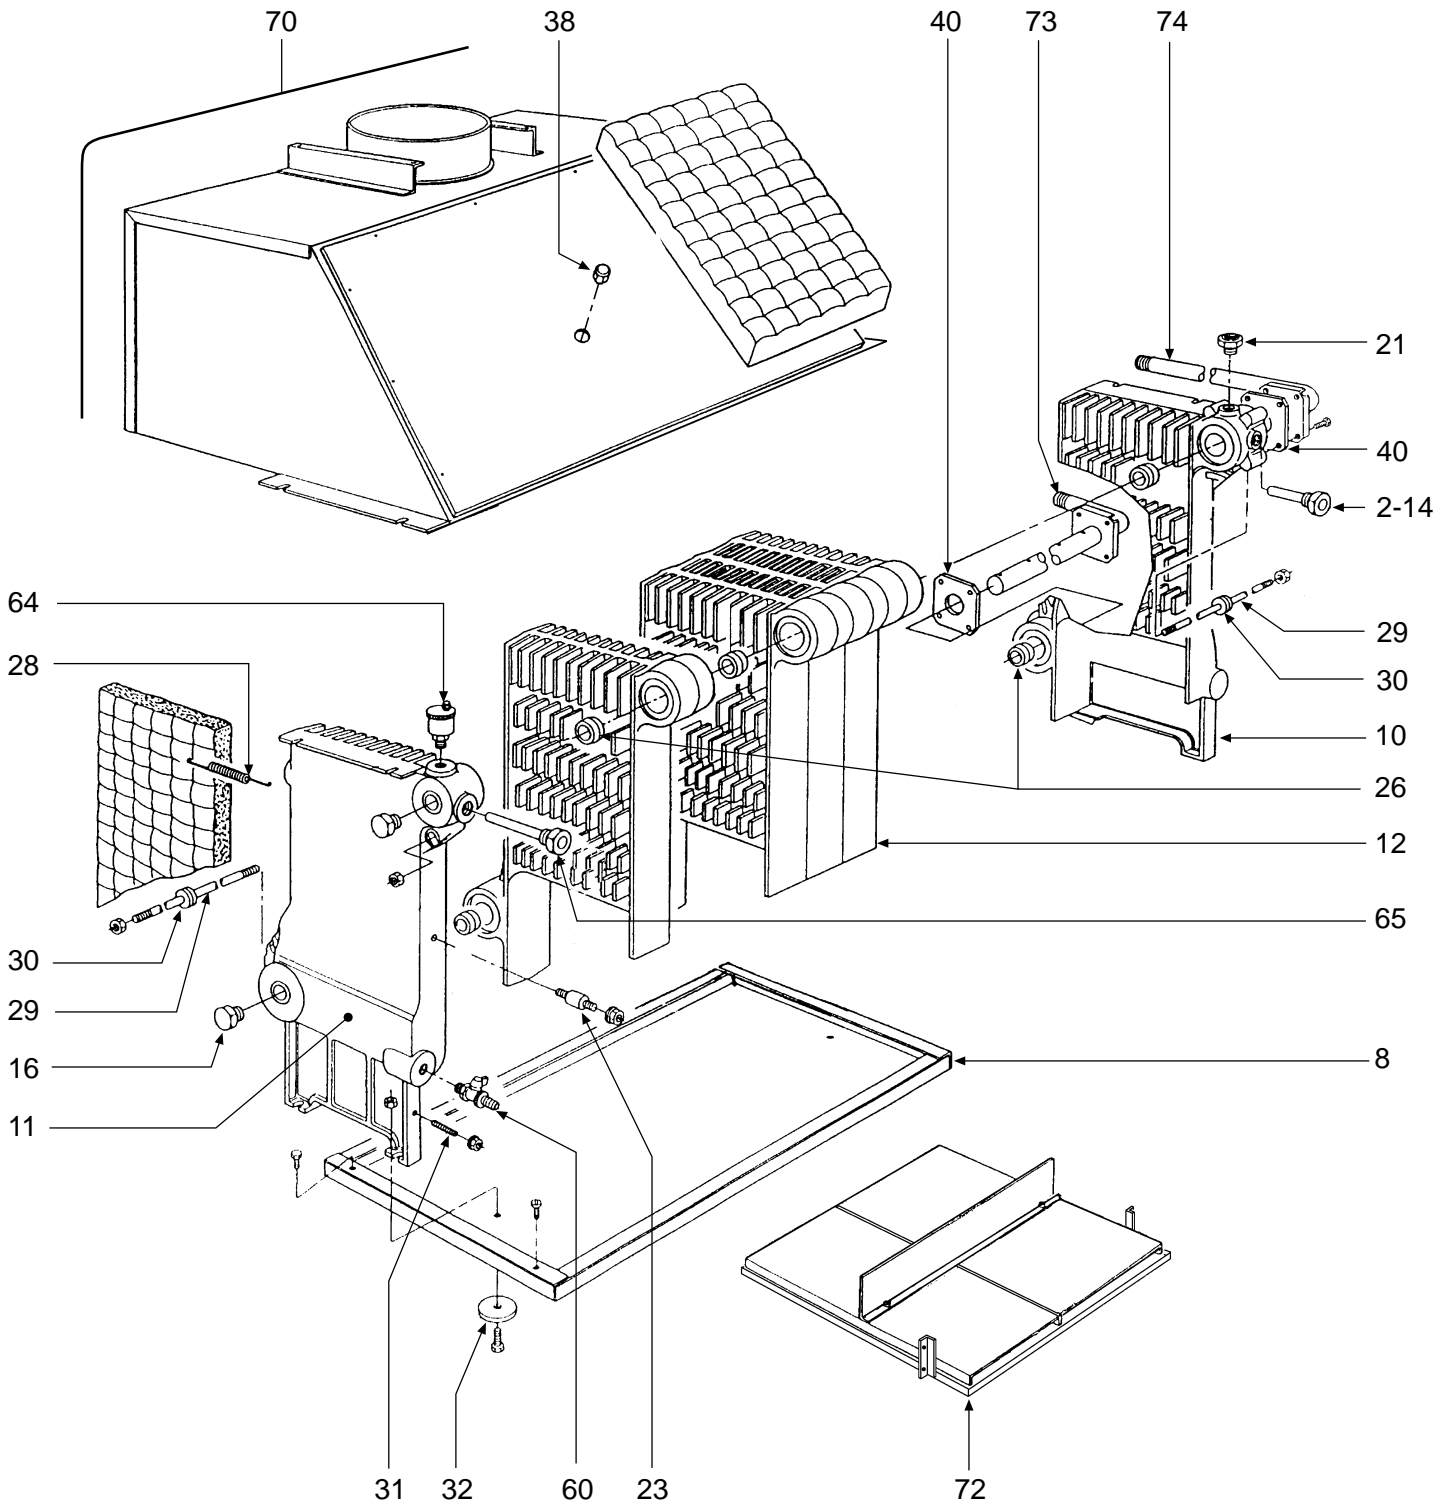

# PEGASUS F3

- LISTA PEZZI DI RICAMBIO
- SPARE PART LIST
- ERSATZSTEILE
- LISTE PIECES DETACHES
- LISTA PIEZAS DE REPUESTO

CODICE	EDIZIONE	MERCATO	VISTO
30R0369/0 .....	06 - 01 .....	GB .....	.....

POS.	CODE	DESCRIPTION	119	136	153	170	187	221	255	289
1	31000210	Pin coupling spring	•	•	•	•	•	•	•	•
2	31000260	Spring for bulbs	•	•	•	•	•	•	•	•
3	31139120	Front wall, painted "white"	•							
3	31139130	Front wall, painted "white"		•						
3	31139140	Front wall, painted "white"			•					
3	31139150	Front wall, painted "white"				•				
3	31139160	Front wall, painted "white"					•			
3	31139180	Front wall, painted "white"						•		
3	31139200	Front wall, painted "white"							•	
3	31139220	Front wall, painted "white"								•
4	31139420	Rear wall, painted "white"	•							
4	31139430	Rear wall, painted "white"		•						
4	31139440	Rear wall, painted "white"			•					
4	31139450	Rear wall, painted "white"				•				
4	31139460	Rear wall, painted "white"					•			
4	31139480	Rear wall, painted "white"						•		
4	31139500	Rear wall, painted "white"							•	
4	31139520	Rear wall, painted "white"								•
5	31209240	Cover reinforcement plate	•	•	•	•	•	•	•	•
6	31209920	Side panel bottom support	•	•	•	•	•	•	•	•
7	32111550	Inspection window for combustion chamber door	•	•	•	•	•	•	•	•
8	32911120	Boiler basin	•							
8	32911130	Boiler basin		•						
8	32911140	Boiler basin			•					
8	32911150	Boiler basin				•				
8	32911160	Boiler basin					•			
8	32911180	Boiler basin						•		
8	32911200	Boiler basin							•	
8	32911220	Boiler basin								•
9	32911720	Wiring protection plate	•							
9	32911730	Wiring protection plate		•						
9	32911740	Wiring protection plate			•					
9	32911750	Wiring protection plate				•				
9	32911760	Wiring protection plate					•			
9	32911780	Wiring protection plate						•		
9	32911800	Wiring protection plate							•	
9	32911820	Wiring protection plate								•
10	33005320	Right element, finished	•	•	•	•	•	•	•	•
11	33005330	Left element, finished	•	•	•	•	•	•	•	•
12	33005340	Intermediate element, finished	•	•	•	•	•	•	•	•
13	33400280	Pressure test point, 18" M conical fitting	•	•	•	•	•	•	•	•
14	33400690	Bulbs sheath	•	•	•	•	•	•	•	•
15	33400910	Elbow, 18" M.	•	•	•	•	•	•	•	•
16	33601320	Plug, 1/4"	•	•	•	•	•	•	•	•
17	33700790	Injector G24.1 for Polidoro pilot burner	•	•	•	•	•	•	•	•
18	34000640	Pin for coupling	•	•	•	•	•	•	•	•
19	34000880	Pin for slot-type coupling, M5	•	•	•	•	•	•	•	•