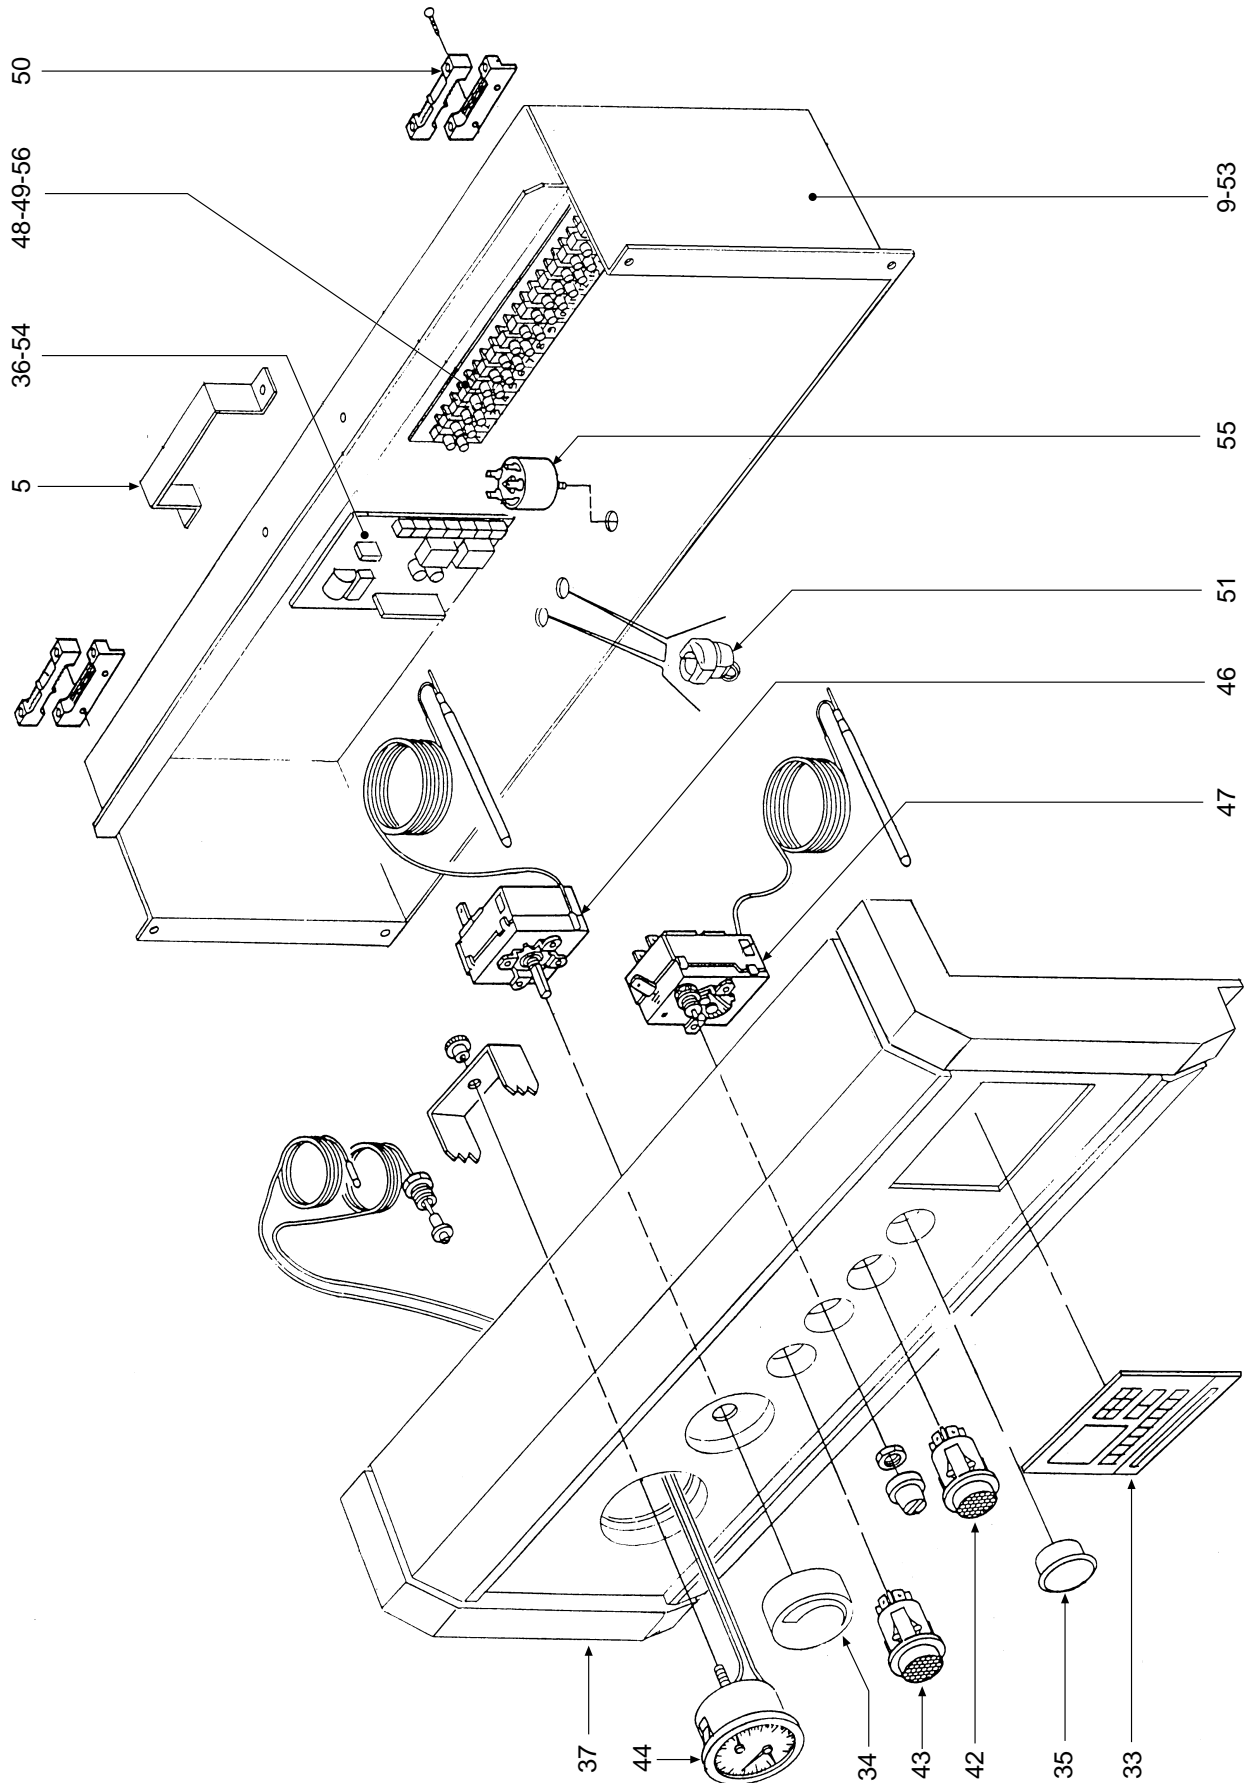

# PEGASUS F3

- LISTA PEZZI DI RICAMBIO
- SPARE PART LIST
- ERSATZSTEILE
- LISTE PIECES DETACHES
- LISTA PIEZAS DE REPUESTO

CODICE	EDIZIONE	MERCATO	VISTO
30R0369/0 .....	06 - 01 .....	GB .....	.....

POS.	CODE	DESCRIPTION	119	136	153	170	187	221	255	289
1	31000210	Pin coupling spring	•	•	•	•	•	•	•	•
2	31000260	Spring for bulbs	•	•	•	•	•	•	•	•
3	31139120	Front wall, painted "white"	•							
3	31139130	Front wall, painted "white"		•						
3	31139140	Front wall, painted "white"			•					
3	31139150	Front wall, painted "white"				•				
3	31139160	Front wall, painted "white"					•			
3	31139180	Front wall, painted "white"						•		
3	31139200	Front wall, painted "white"							•	
3	31139220	Front wall, painted "white"								•
4	31139420	Rear wall, painted "white"	•							
4	31139430	Rear wall, painted "white"		•						
4	31139440	Rear wall, painted "white"			•					
4	31139450	Rear wall, painted "white"				•				
4	31139460	Rear wall, painted "white"					•			
4	31139480	Rear wall, painted "white"						•		
4	31139500	Rear wall, painted "white"							•	
4	31139520	Rear wall, painted "white"								•
5	31209240	Cover reinforcement plate	•	•	•	•	•	•	•	•
6	31209920	Side panel bottom support	•	•	•	•	•	•	•	•
7	32111550	Inspection window for combustion chamber door	•	•	•	•	•	•	•	•
8	32911120	Boiler basin	•							
8	32911130	Boiler basin		•						
8	32911140	Boiler basin			•					
8	32911150	Boiler basin				•				
8	32911160	Boiler basin					•			
8	32911180	Boiler basin						•		
8	32911200	Boiler basin							•	
8	32911220	Boiler basin								•
9	32911720	Wiring protection plate	•							
9	32911730	Wiring protection plate		•						
9	32911740	Wiring protection plate			•					
9	32911750	Wiring protection plate				•				
9	32911760	Wiring protection plate					•			
9	32911780	Wiring protection plate						•		
9	32911800	Wiring protection plate							•	
9	32911820	Wiring protection plate								•
10	33005320	Right element, finished	•	•	•	•	•	•	•	•
11	33005330	Left element, finished	•	•	•	•	•	•	•	•
12	33005340	Intermediate element, finished	•	•	•	•	•	•	•	•
13	33400280	Pressure test point, 18" M conical fitting	•	•	•	•	•	•	•	•
14	33400690	Bulbs sheath	•	•	•	•	•	•	•	•
15	33400910	Elbow, 18" M.	•	•	•	•	•	•	•	•
16	33601320	Plug, 1/4"	•	•	•	•	•	•	•	•
17	33700790	Injector G24.1 for Polidoro pilot burner	•	•	•	•	•	•	•	•
18	34000640	Pin for coupling	•	•	•	•	•	•	•	•
19	34000880	Pin for slot-type coupling, M5	•	•	•	•	•	•	•	•